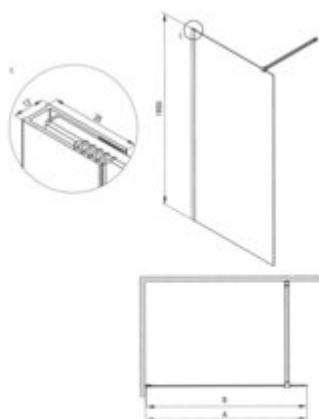

PRIZMA
Shower wall, walk-in

Product code: KTJ_R38P

EAN: 5907650839316

Color: brushed gold

Warranty [years]: 5

Shower door

rails adjustable stiffening the cabin

Showe cabin

Finish	brushed gold
Width [mm]	800
Height [mm]	1950
Glass finish	transparent
Glass thickness [mm]	6
Active cover	yes
Side dimension [mm]	780
Tempered glass TOTAL WHITE	no
Reversible doors	yes
Installation without shower tray	yes possible

Features:

- Only the best materials, the quality of which has been confirmed by laboratory tests
- Hydrophobic Active-Cover coating that makes it easier for water to run off the glass
- Possibility to install the cabin without a shower tray, directly on the tiles
- Safe and durable tempered glass
- Dedicated to Active Cover surfaces
- Resistance to impacts, chemicals and stains in accordance with PN-EN 14428+A1:2008 norm, c
- Reversible door that allows the cabin to be mounted on the right or left side
- Dedicated cleaning agent, safe for cleaned surfaces
- Free combination of elements
- Coating applied using the PVD method