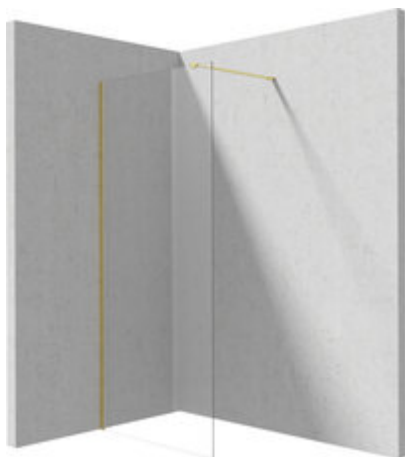

PRIZMA
Shower wall, walk-in

Product code: KTJ_R38P

EAN: 5907650839316

Color: brushed gold

Warranty [years]: 5

Shower door

rails adjustable stiffening the cabin

Showe cabin

Finish	brushed gold
Width [mm]	800
Height [mm]	1950
Glass finish	transparent
Glass thickness [mm]	6
Active cover	yes
Side dimension [mm]	780
Tempered glass TOTAL WHITE	no
Reversible doors	yes
Installation without shower tray	yes possible

Features:

- Only the best materials, the quality of which has been confirmed by laboratory tests
- Hydrophobic Active-Cover coating that makes it easier for water to run off the glass
- Possibility to install the cabin without a shower tray, directly on the tiles
- Safe and durable tempered glass
- Dedicated to Active Cover surfaces
- Resistance to impacts, chemicals and stains in accordance with PN-EN 14428+A1:2008 norm, c
- Reversible door that allows the cabin to be mounted on the right or left side
- Dedicated cleaning agent, safe for cleaned surfaces
- Free combination of elements
- Coating applied using the PVD method