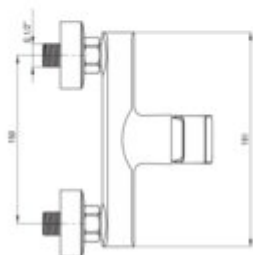

MARO

Shower mixer, wall-mounted

Product code: BLO_040M

EAN: 5908212005538

Color: chrome

Warranty [years]: 5

Mixer

Finish	chrome
Material	brass
Mixer type	single-handle, mixer
Installation method	wall-mounted
Flow class [l/min]	S - 15.1-19.8 l/min
Acoustic group [dB]	II (20 < x <= 30)

Mixer cartridge

Ceramic cartridge size	35 mm
------------------------	-------

Features:

- Only the best materials, the quality of which has been confirmed by laboratory tests
- Cleaning agent for fixtures in all colors available