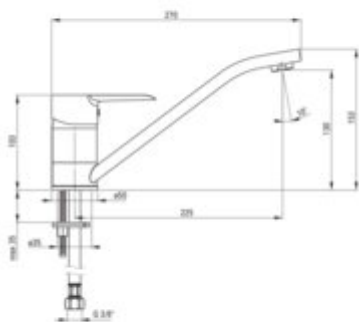

CORIO

Kitchen tap

Product code: BFC_060M

EAN: 5908212083727

Color: chrome

Warranty [years]: 7

Mixer

Finish	chrome
Material	brass
Mixer type	single-handle, mixer
Installation method	standing
Total mixer height [mm]	153
Flow class [l/min]	A <= 15 (9.1 - 15)
Acoustic group [dB]	I (x <= 20)

Mixer cartridge

Ceramic cartridge size	40 mm
------------------------	-------

Spout

Spout type	swivel
Mixer spout range [mm]	225
Material	stainless steel

Aerator

Aerator type	honeycomb
Aerator size	M24

Connecting hose

Length [mm]	450
Installation thread	3/8"
Connection thread	M10

Features:

- The mixer body is made of the highest quality brass
- The mixer is equipped with a stream aerator
- 45 cm connection hoses included
- Only the best materials, the quality of which has been confirmed by laboratory tests
- Cleaning agent for fixtures in all colors available