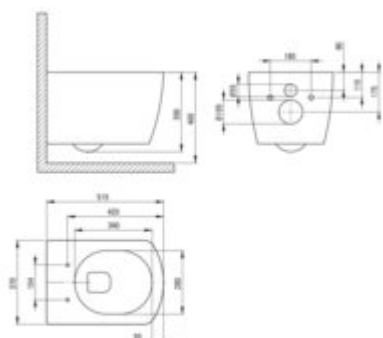

BLUR

Toilet bowl, with seat

Product code: CDZD6ZPW

EAN: 5907650820413

Color: white

Warranty [years]: 10

Toilet bowl

Finish	white
Material	ceramic
Type	wall-mounted
Rim type	rimless
Hidden mountings	yes
Width [mm]	370
Length [mm]	513
Height [mm]	350
Mounting holes spacing / Axis [mm]	180
Toilet seat	included
Mounting kit included	yes

Features:

- Hard and durable ceramics does not lose its properties with long use
- Antibacterial coating, preventing the growth of microorganisms
- Rimless bowl for easy cleaning and hygiene
- Soft-close toilet seat included
- Mounting system with hidden fixings
- Hygienic certificate of the National Institute of Hygiene confirming the product's complia
- Dedicated cleaning agent, safe for cleaned surfaces