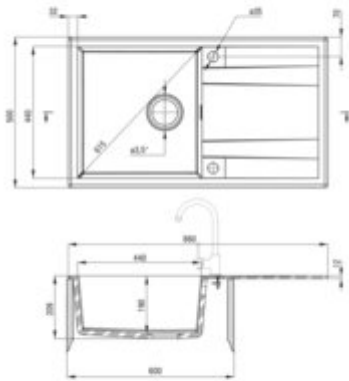

Product code: ZQE_G113

EAN: 5908212072813

Color: metallic graphite

Warranty [years]: 18

Sink

Finish	metallic graphite
Surface type	matte
Material	granite
Installation method	inset
Number of bowls	1
Minimum cabinet width [mm]	600
Width [mm]	500
Length [mm]	860
Height [mm]	209
Bowl depth [mm]	190
Cut-out Length [mm]	840
Cut-out Width [mm]	480
Reversible	yes
Equipped with accessories	yes
Drain diameter	3.5"
Number of holes	2

Sink waste kit

Finish	nero
Plug type	automatic, with a button
Low siphon/ Space saver	yes
possibility to connect a dishwasher/ washing machine	yes

Features:

- Deante Design Studio Collection
- Properties of Deante granite: resistance to impact, high temperature, discoloration, therm
- Longest, 18 years warranty
- The sink is equipped with fittings with a connection to the dishwasher
- Hydrophobic properties repel water molecules
- The exceptionally spacious and deep bowl will even accommodate trays taken out of the oven
- Possibility to buy a sponge hook that fits perfectly with this model.
- Possibility to buy a cloth rail that fits perfectly with this model
- Reversible sink - possibility to install the bowl on the left or the right side
- The finish enriched with silver ions adds antiseptic properties
- Space-saving siphon which facilitates e.g. sorting waste
- Automatic plug activated with a CLICK button
- Dedicated cleaning agent, safe for cleaned surfaces
- Possibility to purchase a drainer that perfectly fits this model
- Strainer uniformly dyed in mass