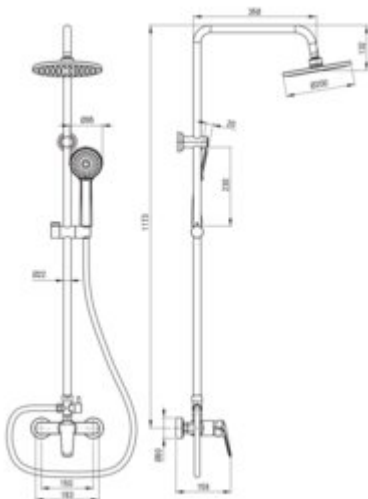

BORO

Shower column, 3-function

Product code: NER_N1RK
EAN: 5908212097663
Color: nero
Warranty [years]: 5

Shower column

Finish	nero
mixer	yes
Flow class [l/min]	7.2 ≤ Z < 12 (7.2 - 11.9)

Rail

Adjustable spacing	yes
Material	stainless steel

Shower overhead

Shape	round
Material	ABS
Diameter [mm]	200
Anti-calc	yes
Number of functions	1
Stream type	rain

Hand shower

Number of functions	3
Anti-calc	yes
Stream type	rain, hydromassage, mixed

Hose

Length [mm]	1500
Braid material	PVC

Mixer

Mixer type	single-handle, mixer
------------	----------------------

Features:

- Innovative, durable and easy to clean Nero coating
- Dedicated cleaning agent, safe for cleaned surfaces
- Z flow class (4-9 l/min) allowing for water consumption reduction
- Adjustable spacing of the fasteners, for easy bar installation on existing holes
- Anti-calc hand shower
- Anti-calc system facilitating the removal of limescale deposits