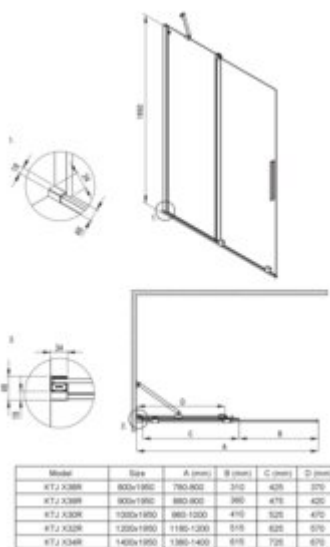

PRIZMA
Shower cabin, rectangular

Product code: KPNNP10S09

EAN: 5907650899549

Color: nero

Warranty [years]: 5

Showe cabin (KTJ_N30R)

Finish	nero
Width [mm]	1000
Height [mm]	1950
Glass finish	transparent
Glass thickness [mm]	6
Active cover	yes
Side dimension [mm]	1000
Railings	short to perpendicular wall/long to parallel wall
Tempered glass TOTAL WHITE	no
Reversible doors	yes
Installation without shower tray possible	yes
Possibility to install a railing to a perpendicular wall	yes

Showe cabin (KTJ_N39P)

Finish	nero
Width [mm]	900
Height [mm]	1950
Glass finish	transparent
Glass thickness [mm]	6
Active cover	yes
Side dimension [mm]	880
Tempered glass TOTAL WHITE	no
Reversible doors	yes
Installation without shower tray possible	yes

Shower door

rails adjustable stiffening the cabin

Features:

- Safe and durable tempered glass
- Hydrophobic Active-Cover coating that makes it easier for water to run off the glass
- Dedicated to Active Cover surfaces
- Only the best materials, the quality of which has been confirmed by laboratory tests
- Possibility to install the cabin without a shower tray, directly on the tiles
- Resistance to impacts, chemicals and stains in accordance with PN-EN 14428+A1:2008 norm, c
- Free combination of elements
- Dedicated cleaning agent, safe for cleaned surfaces