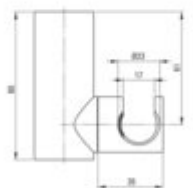

# ROUND

## Wall bracket, for hand shower

**Product code:** ANR\_R21U

**EAN:** 5907650834885

**Color:** brushed gold

**Warranty [years]:** 2

Finish	brushed gold
Shape	round
Material	brass
installation	wall-mounted
Hand shower angle adjustment	yes