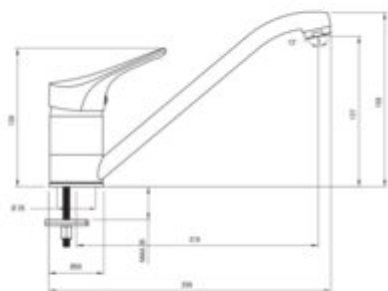

### Mixer

Finish	chrome
Material	brass
Mixer type	single-handle, mixer
Installation method	standing
Total mixer height [mm]	158
Flow class [l/min]	A <= 15 (9.1 - 15)
Acoustic group [dB]	I (x <= 20)

### Mixer cartridge

Ceramic cartridge size	40 mm
Eco-click cartridge	yes
Temperature lock	yes

### Spout

Spout type	swivel
Mixer spout range [mm]	219
Material	steel 304

### Connecting hose

Length [mm]	350
Installation thread	3/8"
Connection thread	M10