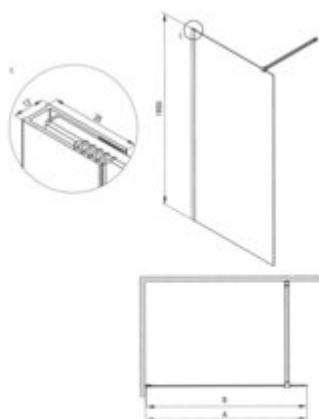

PRIZMA

Shower wall, walk-in

Product code: KTJ_D39P

EAN: 5907650839446

Color: titanium

Warranty [years]: 5

Model	Type	A (mm)	B (mm)
KTJ_A323P	900x1950	880	1950
KTJ_A328P	900x1950	930	1950
KTJ_A333P	900x1950	980	1950
KTJ_A338P	900x1950	1030	1950
KTJ_A343P	900x1950	1080	1950
KTJ_A348P	900x1950	1130	1950

Shower door

rails adjustable stiffening the cabin

Showe cabin

Width [mm]	900
Height [mm]	1950
Glass finish	transparent
Glass thickness [mm]	6
Active cover	yes
Side dimension [mm]	880
Tempered glass TOTAL WHITE	no
Reversible doors	yes
Installation without shower tray	yes possible

Features:

- Only the best materials, the quality of which has been confirmed by laboratory tests
- Hydrophobic Active-Cover coating that makes it easier for water to run off the glass
- Possibility to install the cabin without a shower tray, directly on the tiles
- Safe and durable tempered glass
- Dedicated to Active Cover surfaces
- Resistance to impacts, chemicals and stains in accordance with PN-EN 14428+A1:2008 norm, c
- Reversible door that allows the cabin to be mounted on the right or left side
- Dedicated cleaning agent, safe for cleaned surfaces
- Free combination of elements