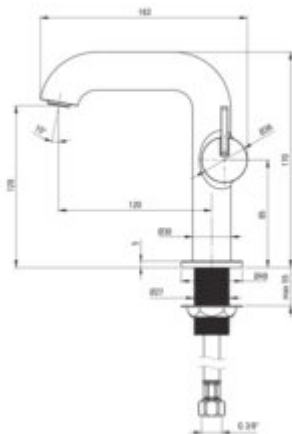

SILIA

Washbasin tap

Product code: BQS_A24M

EAN: 5907650858355

Color: bianco

Warranty [years]: 7

Mixer

Finish	bianco
Material	brass
Mixer type	single-handle, mixer
Installation method	standing
Total mixer height [mm]	170
Flow class [l/min]	Z - 4-9 l/min
Acoustic group [dB]	I (x ≤ 20)

Mixer cartridge

Ceramic cartridge size	25 mm
------------------------	-------

Spout

Spout type	still
Mixer spout range [mm]	120
Material	brass

Connecting hose

Length [mm]	450
Installation thread	3/8"
Connection thread	M10

Features:

- Deante Design Studio Collection
- Noble form and timeless simplicity
- 45 cm connection hoses included
- The mixer body is made of the highest quality brass
- Innovative and easy-to-maintain coating - bianco
- The mixer is equipped with a stream aerator
- Only the best materials, the quality of which has been confirmed by laboratory tests
- Z flow class (4-9 l/min) allowing for water consumption reduction
- The mounting sleeve facilitates the installation of the mixer
- The movable aerator allows you to direct the water stream
- The lever on the side makes it easier to keep the spout clean
- Cleaning agent for fixtures in all colors available