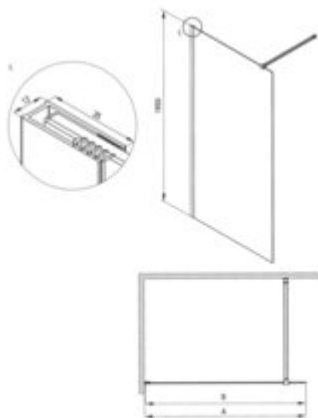

PRIZMA
Shower wall, walk-in

Product code: KTJ_R37P
EAN: 5907650885559
Color: brushed gold
Warranty [years]: 5

Model	Size	A (mm)	B (mm)
KTJ_R37P	700x1950	680	1950
KTJ_R37P	800x1950	780	1950
KTJ_R37P	900x1950	880	1950
KTJ_R37P	1000x1950	980	1950
KTJ_R37P	1100x1950	1080	1950
KTJ_R37P	1200x1950	1180	1950

Shower door

rails adjustable stiffening the cabin

Showe cabin

Finish brushed gold

Width [mm] 700

Height [mm] 1950

Glass finish transparent

Glass thickness [mm] 6

Active cover yes

Side dimension [mm] 680

Reversible doors yes

Installation without shower tray possible

Features:

- Only the best materials, the quality of which has been confirmed by laboratory tests
- Hydrophobic Active-Cover coating that makes it easier for water to run off the glass
- Dedicated to Active Cover surfaces
- Possibility to install the cabin without a shower tray, directly on the tiles
- Safe and durable tempered glass
- Resistance to impacts, chemicals and stains in accordance with PN-EN 14428+A1:2008 norm, c
- Dedicated cleaning agent, safe for cleaned surfaces
- Free combination of elements