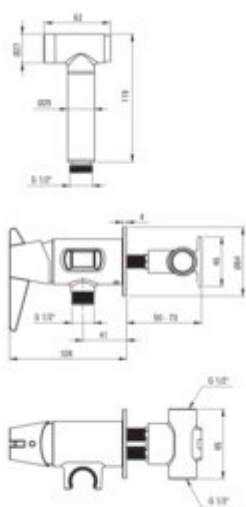

TEMISTO

Bidet tap, concealed

Product code: BQT_034M

EAN: 5907650881018

Color: chrome

Warranty [years]: 7

Mixer

Finish	chrome
Material	brass
Mixer type	single-handle, mixer
Installation method	concealed
Flow class [l/min]	Z - 4-9 l/min
Acoustic group [dB]	II (20 < x <= 30)

Mixer cartridge

Ceramic cartridge size	35 mm
------------------------	-------

Hose

Length [mm]	1200
-------------	------

Hand shower

Start_stop	yes
------------	-----

Features:

- Design that connects the past with the future
- Hand-crafted elements
- Durable hose ends made of brass
- Anti-twist system, preventing the hose from twisting
- The mixer body is made of the highest quality brass
- Z flow class (4-9 l/min) allowing for water consumption reduction
- Flush-mounted installation ensures the aesthetics of the bathroom
- The mixer is equipped with non-return valves so that the mixed water does not flow back in
- Only the best materials, the quality of which has been confirmed by laboratory tests
- Cleaning agent for fixtures in all colors available
- Deante Design Studio Collection