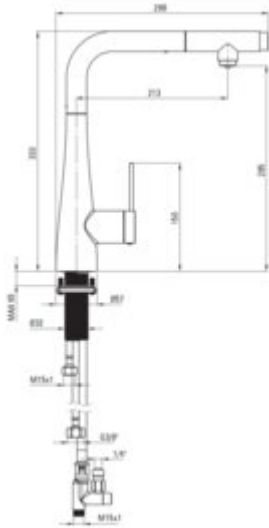

ERIDAN

Kitchen tap, with water filtration kit

Product code: BREFC75M

EAN: 5907650895954

Color: brushed bronze

Warranty [years]: 7

 deante

Mixer

Finish	brushed bronze
Material	steel 304
Mixer type	single-handle, mixer, for the water filter connection
Installation method	standing
Total mixer height [mm]	333
Flow class [l/min]	Z - 4-9 l/min
Acoustic group [dB]	I (x <= 20)

Mixer cartridge

Ceramic cartridge size	35 mm
------------------------	-------

Spout

Spout type	pull-out
Material	steel 304

Aerator

Aerator type	honeycomb
Aerator size	M24

Connecting hose

Length [mm]	600
Installation thread	3/8"

Features:

- Deante Design Studio Collection
- Z flow class (4-9 l/min) allowing for water consumption reduction
- The mixer with functional pull-out spout
- The mixer is equipped with a stream aerator
- The tap can be mounted even very close to the wall
- Pull-out spout for filtered water
- The mounting sleeve facilitates the installation of the mixer
- Only the best materials, the quality of which has been confirmed by laboratory tests
- Cleaning agent for fixtures in all colors available
- Innovative and easy-to-maintain coating - brushed bronze
- Coating applied using the PVD method
- Triple water filtration
- Water flow monitoring