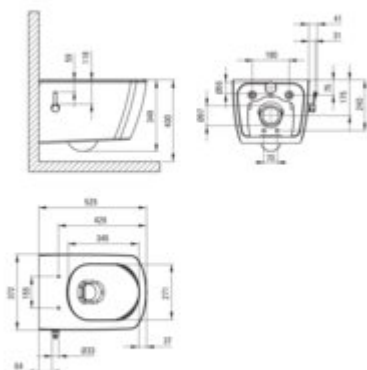

BLUR

Toilet bowl, with bidet function

Product code: CDZ_NWPW

EAN: 5907650892885

Color: nero

Warranty [years]: 10

Finish	white
Material	ceramic
with bidet function	yes
Type	wall-mounted
Rim type	rimless
Hidden mountings	yes
Width [mm]	372
Length [mm]	525
Height [mm]	349
Mounting holes spacing / Axis [mm]	180
Toilet seat	included
Mounting kit included	yes
Additional features	toilet seat included

Features:

- Hard and durable ceramics does not lose its properties with long use
- Antibacterial coating, preventing the growth of microorganisms
- Soft-close toilet seat included
- Mounting system with hidden fixings
- Soft-closing toilet seat
- Dedicated cleaning agent, safe for cleaned surfaces
- A thin and delicate slim type toilet seat
- Hygienic certificate of the National Institute of Hygiene confirming the product's complia