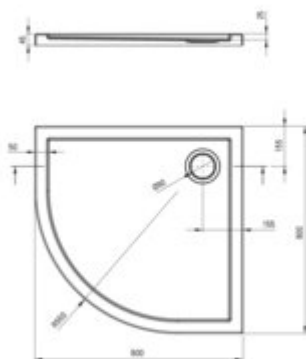

PRIZMA

Acrylic shower tray, half round

Product code: KTJ_094B

EAN: 5907650872368

Color: white

Warranty [years]: 2

Finish	white
Material	acrylic
Shape	half round
Width [mm]	800
Length [mm]	800
Height [mm]	45
arc radius [mm]	550
Installation method	directly on the spout, on the floor level, on the construction material support
Drain diameter	90

Features:

- Durable acrylic material that maintains its shine and color
- Only the best materials, the quality of which has been confirmed by laboratory tests
- For installation at floor level, directly on the screed or supported by construction mater