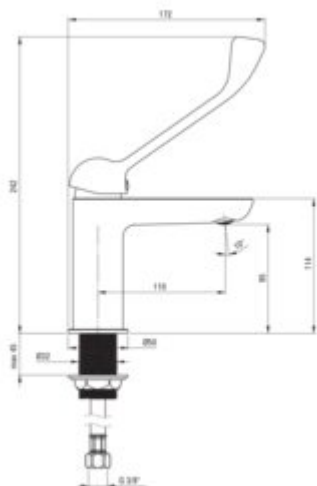

### Mixer

Finish	chrome
Material	brass
Mixer type	single-handle, mixer
Installation method	standing
Total mixer height [mm]	242
Flow class [l/min]	Z - 4-9 l/min
Acoustic group [dB]	I (x ≤ 20)
Clinic lever	yes

### Mixer cartridge

Ceramic cartridge size	35 mm
------------------------	-------

### Spout

Mixer spout range [mm]	110
Material	brass

### Connecting hose

Length [mm]	450
Installation thread	3/8"
Connection thread	M10