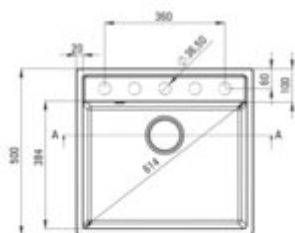

ADEL Granite sink, 1-bowl

Product code: ZLM_T10A

EAN: 5907650837671

Color: anthracite metallic

Warranty [years]: 18

Sink

Finish	anthracite metallic
Surface type	matte
Material	granite
Installation method	inset
Number of bowls	1
Minimum cabinet width [mm]	600
Width [mm]	500
Length [mm]	530
Height [mm]	204
Bowl depth [mm]	190
Cut-out Length [mm]	510
Cut-out Width [mm]	480
Reversible	yes
Equipped with accessories	yes
Drain diameter	3.5"
Number of pre-drilled holes	5

Sink waste kit

Finish	steel
Plug type	automatic
Low siphon/ Space saver	yes
possibility to connect a dishwasher/ washing machine	yes