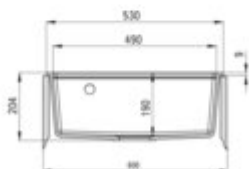

ADEL Granite sink, 1-bowl

Product code: ZLM_T10A

EAN: 5907650837671

Color: anthracite metallic

Warranty [years]: 18

Sink

Finish	anthracite metallic
Surface type	matte
Material	granite
Installation method	inset
Number of bowls	1
Minimum cabinet width [mm]	600
Width [mm]	500
Length [mm]	530
Height [mm]	204
Bowl depth [mm]	190
Cut-out Length [mm]	510
Cut-out Width [mm]	480
Reversible	yes
Equipped with accessories	yes
Drain diameter	3.5"
Number of pre-drilled holes	5