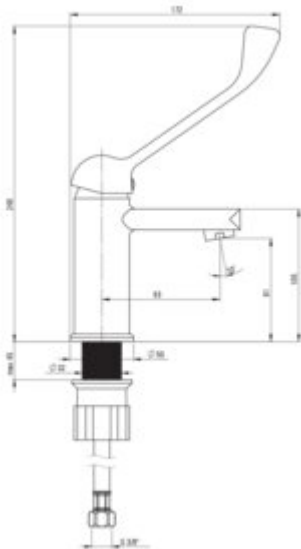

TUBO

Washbasin tap

Product code: BUT_020C

EAN: 5907650870296

Color: chrome

Warranty [years]: 7

Mixer

Finish	chrome
Material	brass
Mixer type	single-handle, mixer
Installation method	standing
Total mixer height [mm]	249
Flow class [l/min]	Z - 4-9 l/min
Acoustic group [dB]	I (x <= 20)
Clinic lever	yes

Mixer cartridge

Ceramic cartridge size	35 mm
------------------------	-------

Spout

Spout type	still
Mixer spout range [mm]	93
Material	brass

Aerator

Aerator type	honeycomb
Aerator size	M24

Connecting hose

Length [mm]	450
Installation thread	3/8"
Connection thread	M10

Features:

- The mixer is equipped with a stream aerator
- Z flow class (4-9 l/min) allowing for water consumption reduction
- Extended Clinic lever for easy operation
- 45 cm connection hoses included
- The mounting sleeve facilitates the installation of the mixer
- Only the best materials, the quality of which has been confirmed by laboratory tests
- The mixer body is made of the highest quality brass
- Cleaning agent for fixtures in all colors available