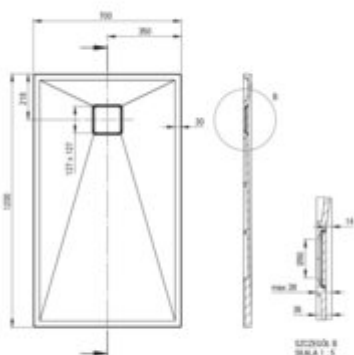

CORREO Granite shower tray, rectangular

Product code: KQR_A73B

EAN: 5907650835691

Color: alabaster

Warranty [years]: 10

Finish	white
Material	granite
Shape	rectangular
Width [mm]	700
Length [mm]	1200
Height [mm]	36
Installation method	directly on the spout, on the construction material support, on the floor level
Drain diameter	90
possibility to cut to size	yes
Hydrophobicity	yes

Features:

- Properties of Deante granite: resistance to impact, high temperature, discoloration, therm
- Hydrophobic properties repel water molecules
- For installation at floor level, directly on the screed or supported by construction mater
- Possibility of cutting the granite shower tray
- Warning! The NHC_029C siphon fits this shower tray
- Warning! The NHC_029D siphon fits this shower tray
- Dedicated cleaning agent, safe for cleaned surfaces
- Only the best materials, the quality of which has been confirmed by laboratory tests
- Anti-slip properties of granite shower trays
- The finish enriched with silver ions adds antiseptic properties