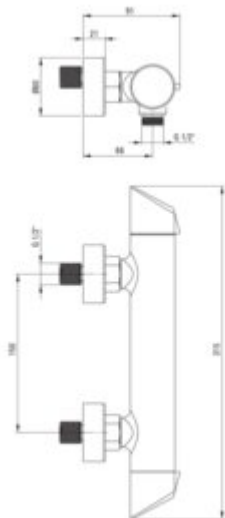

ARNIKA

Shower mixer, wall-mounted

Product code: BQA_N40M

EAN: 5908212074169

Color: nero

Warranty [years]: 7

Mixer

Finish	nero
Material	brass
Mixer type	two-handle, mixer
Installation method	wall-mounted
Flow class [l/min]	S - 15.1-19.8 l/min
Acoustic group [dB]	I (x ≤ 20)
Check valves	yes

Mixer cartridge

Ceramic cartridge size	1/2"
------------------------	------

Features:

- Deante Design Studio Collection
- Design full of beauty and harmony
- The mixer body is made of the highest quality brass
- Innovative, durable and easy to clean Nero coating
- The variety of colours gives many arrangement possibilities
- Only the best materials, the quality of which has been confirmed by laboratory tests
- The mixer is equipped with non-return valves so that the mixed water does not flow back in
- Cleaning agent for fixtures in all colors available