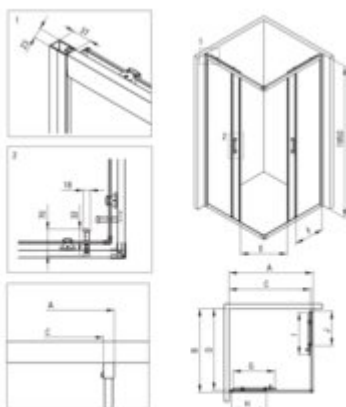

FUNKIA EVO

Shower cabin with tray, square

Product code: KYCZDE88P

EAN: 5908027202207

Color: titanium

Warranty [years]: 5

Showe cabin

Finish	titanium
Shape	square
Width [mm]	800
Length [mm]	800
Height [mm]	1950
Glass finish	transparentne wzór pas
Glass thickness [mm]	5
Active cover	yes
Adjustment range up to [mm]	20
Masking of assembly elements	yes
Profiles levelling the curvature of the walls	yes
Reversible doors	yes
Installation without shower tray possible	yes
Double top rollers with ball bearings	yes
Detachable lower rollers	yes
Quick assembly with clips	yes

Shower tray

Finish	white
Material	acrylic
Shape	square
Width [mm]	800
Length [mm]	800
Height [mm]	160
Depth [mm]	50
Installation method	on the floor level
Drain diameter	50
Equipped with a height-adjustable foot	yes
Housing integrated with the shower tray	yes
Non-slip lugs	yes

Features:

- An innovative combination of granite and steel
- •
- Hydrophobic Active-Cover coating that makes it easier for water to run off the glass
- Safe and durable tempered glass
- Covering of assembly elements
- Dedicated cleaning agent, safe for cleaned surfaces
- Dedicated to Active Cover surfaces
- Double top rollers with ball bearings
- Bottom rollers allow for the door detachment and easier product care
- Resistance to impacts, chemicals and stains in accordance with PN-EN 14428+A1:2008 norm, c
- The profile system makes it possible to reduce the curvature of the walls
- Only the best materials, the quality of which has been confirmed by laboratory tests
- Durable acrylic material that maintains its shine and color