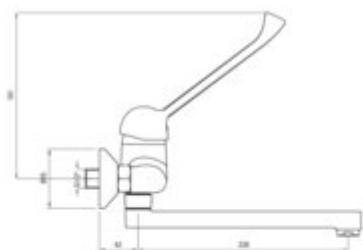

JOKO

Kitchen tap, wall-mounted

Product code: BOJ_080C

EAN: 5908212028605

Color: chrome

Warranty [years]: 5

Mixer

Finish	chrome
Material	brass
Mixer type	single-handle, mixer
Installation method	wall-mounted
Flow class [l/min]	A ≤ 15 (9.1 - 15)
Acoustic group [dB]	I (x ≤ 20)
Clinic lever	yes

Mixer cartridge

Ceramic cartridge size	40 mm
------------------------	-------

Spout

Spout type	swivel
Mixer spout range [mm]	270
Material	steel 304

Aerator

Aerator type	honeycomb
Aerator size	M24

Features:

- Cleaning agent for fixtures in all colors available