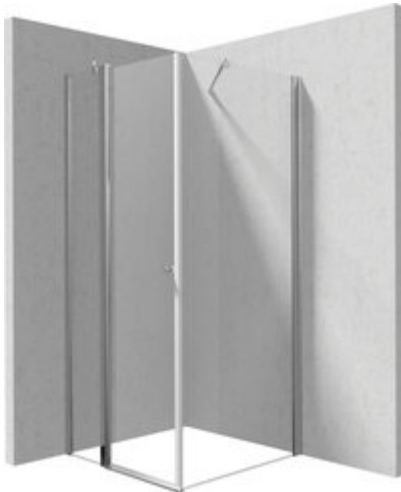

KERRIA PLUS

Shower cabin, square

Product code: KKN0U09S09

EAN: 5907650884224

Color: chrome

Warranty [years]: 5

Showe cabin (KTSU041P)

Side dimension [mm]	900

Showe cabin (KTS_039P)

Finish	chrome
Width [mm]	900
Height [mm]	2000
Glass finish	transparent
Glass thickness [mm]	6
Active cover	yes
installation	to be completed with KTS doors , to be completed with KTS walk-in , possibility of assembly with a KTS movable panel
Side dimension [mm]	870
Adjustment range from [mm]	700
Adjustment range up to [mm]	1200
Masking of assembly elements	yes
Profiles levelling the curvature of the walls	yes
Railings	adjustable stiffening the cabin
Tempered glass TOTAL WHITE	yes
Installation without shower tray possible	yes

Shower door

Finish	chrome
Width [mm]	900
Height [mm]	2000
Glass finish	transparent
Glass thickness [mm]	6
Active cover	yes
installation	to be completed with KTS walk-in , to be completed with KTS doors
Railing length [mm]	360
Masking of assembly elements	yes
Profiles levelling the curvature of the walls	yes
rails	adjustable stiffening the cabin
Holders	with safety
Tempered glass TOTAL WHITE	yes
Reversible doors	yes
Silent closing	yes
Installation without shower tray possible	yes
Lifting hinges	yes
Hinges flush with the glass	no

Features:

- Hydrophobic Active-Cover coating that makes it easier for water to run off the glass
- Covering of assembly elements
- TOTALWHITE transparent glass