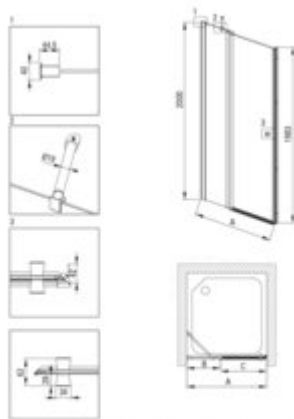

KERRIA PLUS

Shower cabin, square

Product code: KKN0U09S09

EAN: 5907650884224

Color: chrome

Warranty [years]: 5

Showe cabin (KTSU041P)

Side dimension [mm]	900

Showe cabin (KTS_039P)

Finish	chrome
Width [mm]	900
Height [mm]	2000
Glass finish	transparent
Glass thickness [mm]	6
Active cover	yes
installation	to be completed with KTS doors , to be completed with KTS walk-in , possibility of assembly with a KTS movable panel
Side dimension [mm]	870
Adjustment range from [mm]	700
Adjustment range up to [mm]	1200
Masking of assembly elements	yes
Profiles levelling the curvature of the walls	yes
Railings	adjustable stiffening the cabin
Tempered glass TOTAL WHITE	yes
Installation without shower tray possible	yes

Shower door

Finish	chrome
Width [mm]	900
Height [mm]	2000
Glass finish	transparent
Glass thickness [mm]	6
Active cover	yes
installation	to be completed with KTS walk-in , to be completed with KTS doors
Railing length [mm]	360
Masking of assembly elements	yes
Profiles levelling the curvature of the walls	yes
rails	adjustable stiffening the cabin
Holders	with safety
Tempered glass TOTAL WHITE	yes
Reversible doors	yes
Silent closing	yes
Installation without shower tray possible	yes
Lifting hinges	yes
Hinges flush with the glass	no

Features:

- Hydrophobic Active-Cover coating that makes it easier for water to run off the glass
- Covering of assembly elements
- TOTALWHITE transparent glass