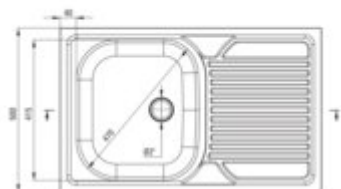

TANGO

Steel sink, 1-bowl with drainer

Product code: ZM5_3110

EAN: 5907650845775

Color: décor

Warranty [years]: 2

Sink

Finish	décor
Surface type	décor
Material	steel 201
Installation method	lay-on
Number of bowls	1
Minimum cabinet width [mm]	800
Width [mm]	500
Length [mm]	800
Height [mm]	160
Bowl depth [mm]	160
Reversible	yes
Equipped with accessories	yes
Drain diameter	2"

Sink waste kit

Finish	steel
Plug type	manual
Low siphon/ Space saver	yes
possibility to connect a dishwasher/ washing machine	yes

Features:

- High-strength stainless steel
- The sink is equipped with fittings with a connection to the dishwasher
- Natural antiseptic properties of steel
- The décor finish has increased scratch resistance
- Dedicated cleaning agent, safe for cleaned surfaces
- Reversible steel sink - install with the bowl on the left or right side
- Self-drilling tap hole - without voiding the warranty.