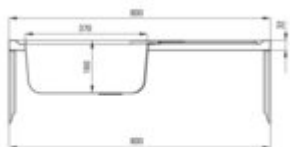

TANGO

Steel sink, 1-bowl with drainer

Product code: ZM5_3110

EAN: 5907650845775

Color: décor

Warranty [years]: 2

Sink

Finish	décor
Surface type	décor
Material	steel 201
Installation method	lay-on
Number of bowls	1
Minimum cabinet width [mm]	800
Width [mm]	500
Length [mm]	800
Height [mm]	160
Bowl depth [mm]	160
Reversible	yes
Equipped with accessories	yes
Drain diameter	2"

Sink waste kit

Finish	steel
Plug type	manual
Low siphon/ Space saver	yes
possibility to connect a dishwasher/ washing machine	yes

Features:

- High-strength stainless steel
- The sink is equipped with fittings with a connection to the dishwasher
- Natural antiseptic properties of steel
- The décor finish has increased scratch resistance
- Dedicated cleaning agent, safe for cleaned surfaces
- Reversible steel sink - install with the bowl on the left or right side
- Self-drilling tap hole - without voiding the warranty.