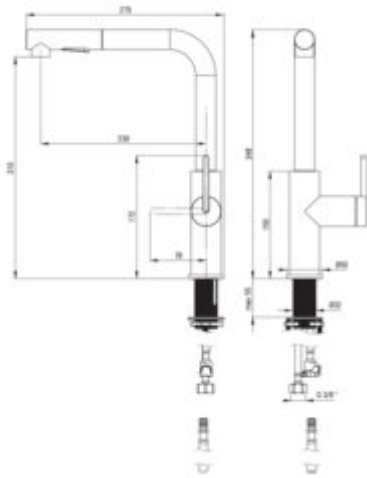

MOMI Kitchen tap

Product code: BKM_073M

EAN: 5907650863809

Color: chrome

Warranty [years]: 7

Mixer

Finish	chrome
Material	steel 304
Mixer type	single-handle, mixer
Installation method	standing
Flow class [l/min]	Z - 4-9 l/min
Acoustic group [dB]	I (x ≤ 20)
Check valves	yes

Mixer cartridge

Ceramic cartridge size	35 mm
------------------------	-------

Connecting hose

Length [mm]	600
Installation thread	3/8"
Connection thread	M8

Hose

Length [mm]	1800
-------------	------

Hand shower

Number of functions	2
---------------------	---

Features:

- Only the best materials, the quality of which has been confirmed by laboratory tests
- 45 cm connection hoses included
- The mounting sleeve facilitates the installation of the mixer
- Z flow class (4-9 l/min) allowing for water consumption reduction
- The mixer with functional pull-out spout
- 2-function spout
- Cleaning agent for fixtures in all colors available
- Deante Design Studio Collection