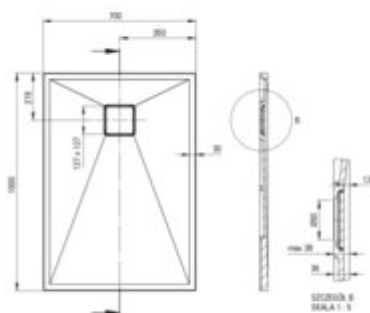

CORREO

Granite shower tray, rectangular

Product code: KQR_N75B

EAN: 5907650837398

Color: nero

Warranty [years]: 10

Finish	nero
Material	granite
Shape	rectangular
Width [mm]	700
Length [mm]	1000
Height [mm]	36
Installation method	on the construction material support, directly on the spout, on the floor level
Drain diameter	90
possibility to cut to size	yes
Hydrophobicity	yes

Features:

- Properties of Deante granite: resistance to impact, high temperature, discoloration, therm
- Hydrophobic properties repel water molecules
- For installation at floor level, directly on the screed or supported by construction mater
- Possibility of cutting the granite shower tray
- Warning! The NHC_029C siphon fits this shower tray
- Warning! The NHC_029D siphon fits this shower tray
- Dedicated cleaning agent, safe for cleaned surfaces
- Only the best materials, the quality of which has been confirmed by laboratory tests
- Anti-slip properties of granite shower trays
- The finish enriched with silver ions adds antiseptic properties