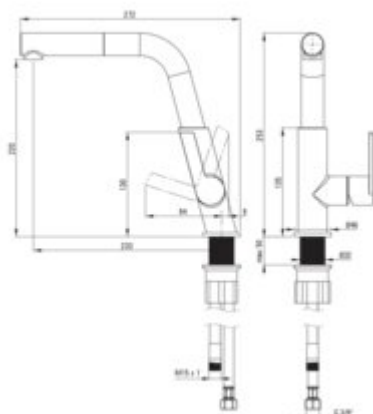

SILIA Kitchen tap

Product code: BQS_073M

EAN: 5908212071397

Color: chrome

Warranty [years]: 7

Mixer

Finish	chrome
Material	brass
Mixer type	single-handle, mixer
Installation method	standing
Total mixer height [mm]	253
Flow class [l/min]	Z - 4-9 l/min
Acoustic group [dB]	II (20 < x <= 30)
Check valves	yes

Mixer cartridge

Ceramic cartridge size	25 mm
------------------------	-------

Spout

Spout type	pull-out, swivel
Mixer spout range [mm]	233

Aerator

Aerator type	swivel
Aerator size	M18.5

Connecting hose

Length [mm]	450
Installation thread	3/8"
Connection thread	M8

Hose

Length [mm]	1500
Braid type	single-braided

Hand shower

Number of functions	1
---------------------	---

Features:

- Deante Design Studio Collection
- The mixer body is made of the highest quality brass
- The mixer is equipped with a stream aerator
- The movable aerator allows you to direct the water stream
- The mixer with functional pull-out spout
- The mounting sleeve facilitates the installation of the mixer
- 45 cm connection hoses included
- Z flow class (4-9 l/min) allowing for water consumption reduction
- The mixer is equipped with non-return valves so that the mixed water does not flow back in
- Only the best materials, the quality of which has been confirmed by laboratory tests
- Cleaning agent for fixtures in all colors available