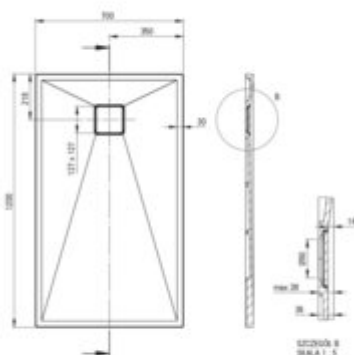

CORREO Granite shower tray, rectangular

Product code: KQR_A73B

EAN: 5907650835691

Color: alabaster

Warranty [years]: 10

Finish	white
Material	granite
Shape	rectangular
Width [mm]	700
Length [mm]	1200
Height [mm]	36
Installation method	directly on the spout, on the construction material support, on the floor level
Drain diameter	90
possibility to cut to size	yes
Hydrophobicity	yes

Features:

- Properties of Deante granite: resistance to impact, high temperature, discoloration, therm
- Hydrophobic properties repel water molecules
- For installation at floor level, directly on the screed or supported by construction mater
- Possibility of cutting the granite shower tray
- Warning! The NHC_029C siphon fits this shower tray
- Warning! The NHC_029D siphon fits this shower tray
- Dedicated cleaning agent, safe for cleaned surfaces
- Only the best materials, the quality of which has been confirmed by laboratory tests
- Anti-slip properties of granite shower trays
- The finish enriched with silver ions adds antiseptic properties