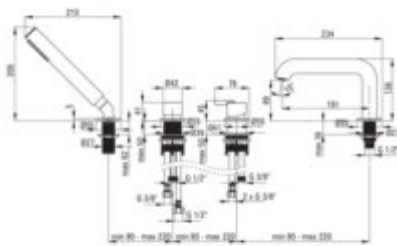

SILIA

Bath mixer, 4-hole

Product code: BQS_R14M
EAN: 5907650826965
Color: brushed gold
Warranty [years]: 7

Mixer

Finish	brushed gold
Material	brass
Mixer type	single-handle, mixer
Installation method	standing
Total mixer height [mm]	205
Flow class [l/min]	A <= 15 (9.1 - 15)
Acoustic group [dB]	I (x <= 20)

Mixer cartridge

Ceramic cartridge size	35 mm
------------------------	-------

Spout

Mixer spout range [mm]	191
Material	brass

Function switch

Switch type	ceramic mechanical
-------------	--------------------

Aerator (XDCH2TUN0)

Aerator size	M24
--------------	-----

Aerator (XDCTOPC00)

Aerator type	flat, swivel, silicone
Aerator size	M24

Connecting hose

Length [mm]	450
Installation thread	3/8"
Connection thread	M12

Hose

Length [mm]	1500
Braid type	single-braided

Hand shower

Number of functions	1
Anti-calc	yes
Additional features	cool-out

Features:

- Deante Design Studio Collection
- Noble form and timeless simplicity
- Mechanical ceramic Click type function switch
- The mixer body is made of the highest quality brass
- Silicone aerator for easy limescale removal
- The movable aerator allows you to direct the water stream
- Only the best materials, the quality of which has been confirmed by laboratory tests
- Durable hose ends made of brass
- The mounting sleeve facilitates the installation of the mixer
- Anti-calc hand shower
- 45 cm connection hoses included
- Cool-out hand shower
- Anti-twist system, preventing the hose from twisting
- Cleaning agent for fixtures in all colors available
- Innovative and easy to maintain brushed gold coating
- Coating applied using the PVD method