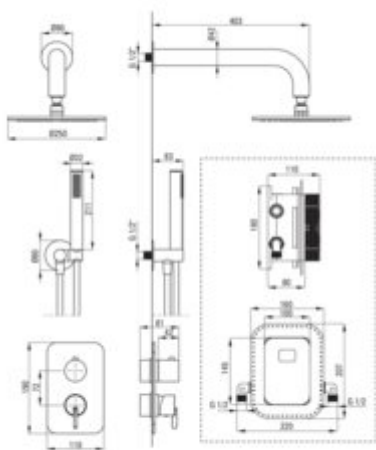

SILIA  
Concealed shower set, with mixer  
BOX

**Product code:** BXYFQSM  
**EAN:** 5907650850809  
**Color:** brushed steel  
**Warranty [years]:** 7

<b>Mixer (BXY_FQSM)</b>	
Mixer type	Concealed BOX
Installation method	concealed

<b>Mixer (BXY_X44M)</b>	
Mixer type	Concealed BOX, mixer
Installation method	concealed
Flow class [l/min]	B ≤ 25.2 (19.9 - 25.2)
Acoustic group [dB]	I (x ≤ 20)

<b>Spout</b>	
Spout type	still
Range of shower/ bath spout [mm]	382

<b>Shower overhead</b>	
Shape	round
Material	brass
Diameter [mm]	250
Anti-calc	yes
Number of functions	1

<b>Hand shower</b>	
Number of functions	1
Anti-calc	yes
Stream type	rain
Additional features	cool-out

<b>Hose</b>	
Length [mm]	1500
Braid material	PVC
Anti-twist	1

<b>Angled hose connector</b>	
Finish	steel
Connection type	for the hose with hand shower holder
Shape	round
Material	brass
Connection thread	yes
Concealed mounting	yes