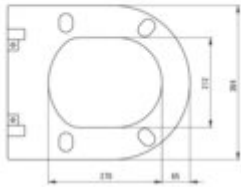

PEONIA

Toilet seat, slim

Product code: CDE_6SOZ

EAN: 5908212059081

Color: white

Warranty [years]: 2

Finish	white
Material	duroplast
Slow-close toilet seat	yes
Slim toilet seat	yes
Width [mm]	364
Length [mm]	420
Chrome hinges	no
Quick seat detachment	yes
Antibacterial	yes

Features:

- Soft-closing toilet seat
- A thin and delicate slim type toilet seat
- Dedicated cleaning agent, safe for cleaned surfaces