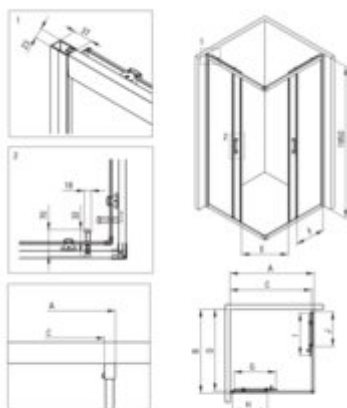

FUNKIA EVO

Shower cabin with tray, square

Product code: KYCPND99P

EAN: 5908322047602

Color: nero

Warranty [years]: 5

Showe cabin

Finish	nero
Shape	square
Width [mm]	900
Length [mm]	900
Height [mm]	1950
Glass finish	transparentne wzór miasto
Glass thickness [mm]	5
Active cover	yes
Adjustment range up to [mm]	20
Masking of assembly elements	yes
Profiles levelling the curvature of the walls	yes
Reversible doors	yes
Installation without shower tray possible	yes
Double top rollers with ball bearings	yes
Detachable lower rollers	yes
Quick assembly with clips	yes

Shower tray

Finish	white
Material	acrylic
Shape	square
Width [mm]	900
Length [mm]	900
Height [mm]	45
Installation method	directly on the spout, on the floor level, on the construction material support
Drain diameter	90

Features:

- An innovative combination of granite and steel
- A shower enclosure designed with privacy in mind
- Hydrophobic Active-Cover coating that makes it easier for water to run off the glass
- Dedicated to Active Cover surfaces
- Double top rollers with ball bearings
- Bottom rollers allow for the door detachment and easier product care
- Possibility to install the cabin without a shower tray, directly on the tiles
- Safe and durable tempered glass
- Resistance to impacts, chemicals and stains in accordance with PN-EN 14428+A1:2008 norm, c
- The profile system makes it possible to reduce the curvature of the walls
- Covering of assembly elements
- Only the best materials, the quality of which has been confirmed by laboratory tests
- Dedicated cleaning agent, safe for cleaned surfaces