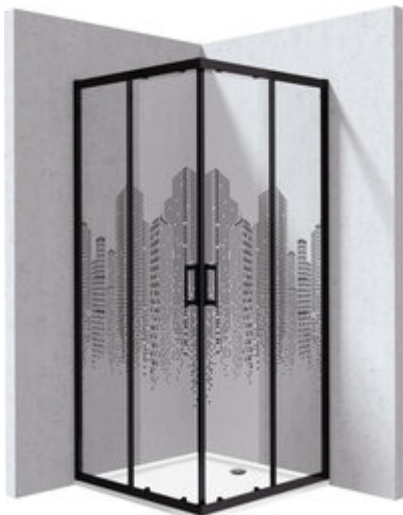

FUNKIA EVO

Shower cabin with tray, square

Product code: KYCPND99P

EAN: 5908322047602

Color: nero

Warranty [years]: 5

Showe cabin

Finish	nero
Shape	square
Width [mm]	900
Length [mm]	900
Height [mm]	1950
Glass finish	transparentne wzór miasto
Glass thickness [mm]	5
Active cover	yes
Adjustment range up to [mm]	20
Masking of assembly elements	yes
Profiles levelling the curvature of the walls	yes
Reversible doors	yes
Installation without shower tray possible	yes
Double top rollers with ball bearings	yes
Detachable lower rollers	yes
Quick assembly with clips	yes

Shower tray

Finish	white
Material	acrylic
Shape	square
Width [mm]	900
Length [mm]	900
Height [mm]	45
Installation method	directly on the spout, on the floor level, on the construction material support
Drain diameter	90

Features:

- An innovative combination of granite and steel
- A shower enclosure designed with privacy in mind
- Hydrophobic Active-Cover coating that makes it easier for water to run off the glass
- Dedicated to Active Cover surfaces
- Double top rollers with ball bearings
- Bottom rollers allow for the door detachment and easier product care
- Possibility to install the cabin without a shower tray, directly on the tiles
- Safe and durable tempered glass
- Resistance to impacts, chemicals and stains in accordance with PN-EN 14428+A1:2008 norm, c
- The profile system makes it possible to reduce the curvature of the walls
- Covering of assembly elements
- Only the best materials, the quality of which has been confirmed by laboratory tests
- Dedicated cleaning agent, safe for cleaned surfaces