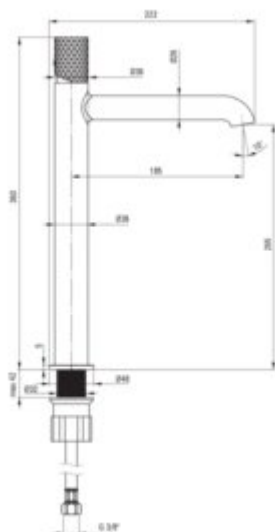

## Washbasin tap, tall

Product code: BHS\_F20K

EAN: 5907650886556

Color: brushed steel

Warranty [years]: 7

### Mixer

Finish	steel
Material	brass
Mixer type	single-handle, mixer
Installation method	standing
Total mixer height [mm]	344
Flow class [l/min]	Z - 4-9 l/min
Acoustic group [dB]	I (x <= 20)

### Mixer cartridge

Ceramic cartridge size	25 mm
------------------------	-------

### Connecting hose

Length [mm]	450
Installation thread	3/8"
Connection thread	M10