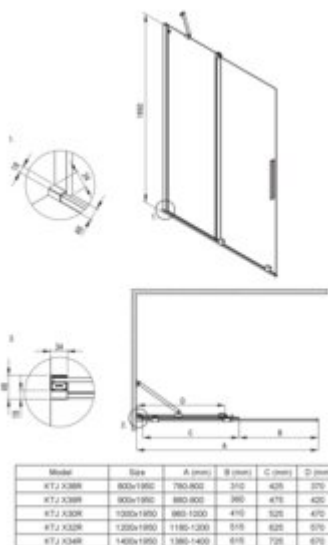

PRIZMA
Shower cabin, square

Product code: KPN0P10P10
EAN: 5907650899730
Color: chrome
Warranty [years]: 5

Showe cabin

Finish	chrome
Width [mm]	1000
Height [mm]	1950
Glass finish	transparent
Glass thickness [mm]	6
Active cover	yes
Side dimension [mm]	1000
Railings	short to perpendicular wall/long to parallel wall
Tempered glass TOTAL WHITE	no
Reversible doors	yes
Installation without shower tray	yes possible
Possibility to install a railing to a perpendicular wall	yes

Features:

- Safe and durable tempered glass
- Hydrophobic Active-Cover coating that makes it easier for water to run off the glass
- Dedicated to Active Cover surfaces
- Only the best materials, the quality of which has been confirmed by laboratory tests
- Possibility to install the cabin without a shower tray, directly on the tiles
- Resistance to impacts, chemicals and stains in accordance with PN-EN 14428+A1:2008 norm, c
- Free combination of elements
- Dedicated cleaning agent, safe for cleaned surfaces