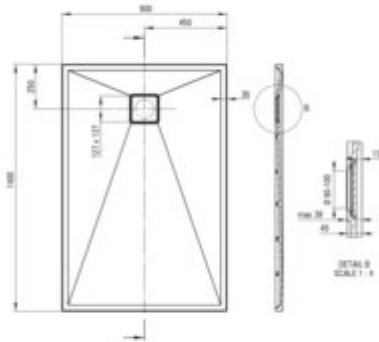

CORREO Granite shower tray, rectangular

Product code: KQR_A47B

EAN: 5907650812654

Color: alabaster

Warranty [years]: 10

Finish	white
Material	granite
Shape	rectangular
Width [mm]	900
Length [mm]	1400
Height [mm]	45
Installation method	directly on the spout, on the construction material support, on the floor level
Drain diameter	90
possibility to cut to size	yes
Hydrophobicity	yes

Features:

- Properties of Deante granite: resistance to impact, high temperature, discoloration, therm
- Hydrophobic properties repel water molecules
- For installation at floor level, directly on the screed or supported by construction mater
- Possibility of cutting the granite shower tray
- Warning! The NHC_029C siphon fits this shower tray
- Warning! The NHC_029D siphon fits this shower tray
- Only the best materials, the quality of which has been confirmed by laboratory tests
- Dedicated cleaning agent, safe for cleaned surfaces
- Anti-slip properties of granite shower trays
- The finish enriched with silver ions adds antiseptic properties