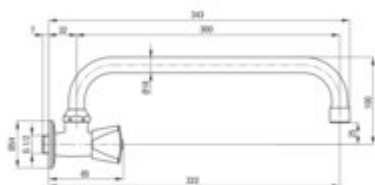

Washbasin tap, wall-mounted

Product code: BEZ_051L

EAN: 5907650826279

Color: chrome

Warranty [years]: 2

Mixer

Finish	chrome
Material	brass, stainless steel
Mixer type	for cold water, for mixed water
Installation method	wall-mounted
Total mixer height [mm]	119
Flow class [l/min]	S - 15.1-19.8 l/min
Acoustic group [dB]	II (20 < x <= 30)

Mixer cartridge

Ceramic cartridge size	1/2"
------------------------	------

Spout

Spout type	swivel
Mixer spout range [mm]	330
Material	stainless steel

Aerator

Aerator type	honeycomb
Aerator size	M22

Features: