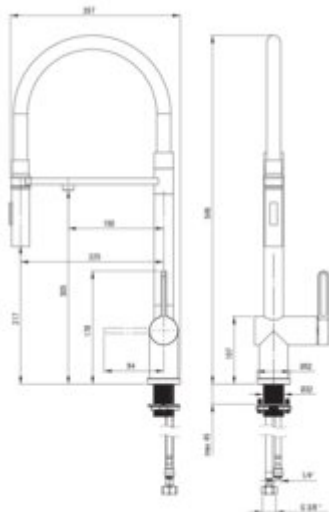

MAGNETIC
Kitchen tap, with water filter
connection

Product code: BRM_075M
EAN: 5907650864172
Color: chrome
Warranty [years]: 7

Mixer

Finish	chrome
Material	steel 304
Mixer type	single-handle, mixer, for the water filter connection
Installation method	standing
Flow class [l/min]	Z - 4-9 l/min
Acoustic group [dB]	I (x <= 20)

Mixer cartridge

Ceramic cartridge size	35 mm
------------------------	-------

Spout

Spout type	elastic
Material	silicone

Aerator

Aerator type	honeycomb
--------------	-----------

Connecting hose

Length [mm]	600
Installation thread	3/8"
Connection thread	M10

Hand shower

Number of functions	2
---------------------	---

Features:

- Deante Design Studio Collection
- The mixer is equipped with a stream aerator
- Z flow class (4-9 l/min) allowing for water consumption reduction
- 2-function hand shower (rain and air stream)
- 45 cm connection hoses included
- Tap with connection to a water filter
- Magnetic spout holder
- Dedicated cleaning agent, safe for cleaned surfaces