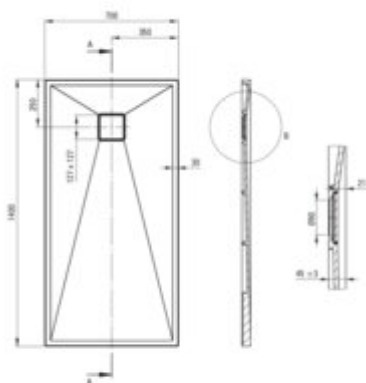

CORREO

Granite shower tray, rectangular

Product code: KQR_S77B

EAN: 5907650869405

Color: metallic grey

Warranty [years]: 10

Finish	metallic grey
Material	granite
Shape	rectangular
Width [mm]	700
Length [mm]	1400
Height [mm]	45
Installation method	directly on the spout, on the construction material support, on the floor level
Drain diameter	90
possibility to cut to size	yes
Hydrophobicity	yes

Features:

- Properties of Deante granite: resistance to impact, high temperature, discoloration, therm
- The finish enriched with silver ions adds antiseptic properties
- Anti-slip properties of granite shower trays
- Hydrophobic properties repel water molecules
- For installation at floor level, directly on the screed or supported by construction mater
- Possibility of cutting the granite shower tray
- Warning! The NHC_029C siphon fits this shower tray
- Warning! The NHC_029D siphon fits this shower tray
- Only the best materials, the quality of which has been confirmed by laboratory tests
- Dedicated cleaning agent, safe for cleaned surfaces