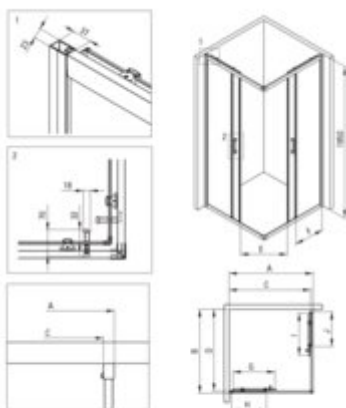

FUNKIA EVO

Shower cabin with tray, square

Product code: KYCPD088P

EAN: 5908322031939

Color: titanium

Warranty [years]: 5

Showe cabin

Finish	titanium
Shape	square
Width [mm]	800
Length [mm]	800
Height [mm]	1950
Glass finish	transparent
Glass thickness [mm]	5
Active cover	yes
Adjustment range up to [mm]	20
Masking of assembly elements	yes
Profiles levelling the curvature of the walls	yes
Reversible doors	yes
Installation without shower tray possible	yes
Double top rollers with ball bearings	yes
Detachable lower rollers	yes
Quick assembly with clips	yes

Shower tray

Finish	white
Material	acrylic
Shape	square
Width [mm]	800
Length [mm]	800
Height [mm]	45
Installation method	directly on the spout, on the floor level, on the construction material support
Drain diameter	90

Features:

- An innovative combination of granite and steel
- Durable acrylic material that maintains its shine and color
- Only the best materials, the quality of which has been confirmed by laboratory tests
- For installation at floor level, directly on the screed or supported by construction mater
- Note! The NHC_029C and NHC_029D siphons are compatible with the shower tray.
- Hydrophobic Active-Cover coating that makes it easier for water to run off the glass
- Dedicated to Active Cover surfaces
- Double top rollers with ball bearings
- Bottom rollers allow for the door detachment and easier product care
- Safe and durable tempered glass
- Resistance to impacts, chemicals and stains in accordance with PN-EN 14428+A1:2008 norm, c
- The profile system makes it possible to reduce the curvature of the walls
- Covering of assembly elements