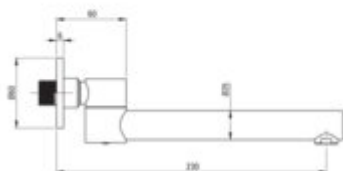

## Bathtub spout, foldable

**Product code:** NAC\_R87K

**EAN:** 5907650834410

**Color:** brushed gold

**Warranty [years]:** 2

### Aerator

Aerator type	honeycomb
Stream type	aerated
Aerator size	M20
Thread type	external

### Spout

Finish	brushed gold
Spout type	bathtub
Material	brass
Spout type	foldable
Range of shower/ bath spout [mm]	230
Spout length [mm]	244
aerator	yes
Concealed mounting	yes
Additional features	dodatkowy aerator umywalkowy w komplecie