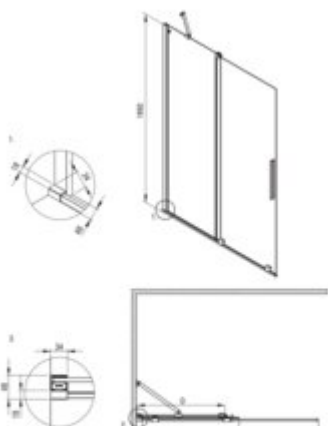

PRIZMA
Shower cabin, square

Product code: KPNCPO9P09

EAN: 5908322045677

Color: brushed bronze

Warranty [years]: 5

Model	Type	A (mm)	B (mm)	C (mm)	D (mm)
KTJ K388	900x1950	790-800	310	620	270
KTJ K388	900x1950	880-800	360	670	420
KTJ K326	1200x1950	880-1200	410	520	470
KTJ K326	1200x1950	1180-1200	510	620	570
KTJ K348	1400x1950	1380-1400	610	720	670

Showe cabin

Finish	brushed bronze
Width [mm]	900
Height [mm]	1950
Glass finish	transparent
Glass thickness [mm]	6
Active cover	yes
Side dimension [mm]	900
Railings	short to perpendicular wall/long to parallel wall
Reversible doors	yes
Installation without shower tray	yes possible
Possibility to install a railing to a perpendicular wall	yes

Features:

- Hydrophobic Active-Cover coating that makes it easier for water to run off the glass
- Possibility to install the cabin without a shower tray, directly on the tiles
- Safe and durable tempered glass
- Only the best materials, the quality of which has been confirmed by laboratory tests
- Dedicated to Active Cover surfaces
- The railings give the structure rigidity
- Resistance to impacts, chemicals and stains in accordance with PN-EN 14428+A1:2008 norm, c
- Possibility of mounting the cabin directly on tiles or on Correo granite (KQR) and Kerria Plus acrylic (KTS) shower trays
- Dedicated cleaning agent, safe for cleaned surfaces