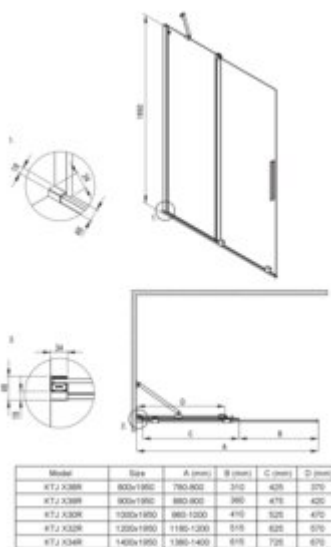

PRIZMA
Shower cabin, rectangular

Product code: KPNFP10S08

EAN: 5907650899471

Color: brushed steel

Warranty [years]: 5

Showe cabin (KTJ_F30R)

Width [mm]	1000
Height [mm]	1950
Glass finish	transparent
Glass thickness [mm]	6
Active cover	yes
Side dimension [mm]	1000
Railings	short to perpendicular wall/long to parallel wall
Tempered glass TOTAL WHITE	no
Reversible doors	yes
Installation without shower tray possible	yes
Possibility to install a railing to a perpendicular wall	yes

Showe cabin (KTJ_F38P)

Width [mm]	800
Height [mm]	1950
Glass finish	transparent
Glass thickness [mm]	6
Active cover	yes
Side dimension [mm]	780
Tempered glass TOTAL WHITE	no
Reversible doors	yes
Installation without shower tray possible	yes

Shower door

rails	adjustable stiffening the cabin
-------	---------------------------------

Features:

- Safe and durable tempered glass
- Hydrophobic Active-Cover coating that makes it easier for water to run off the glass
- Dedicated to Active Cover surfaces
- Only the best materials, the quality of which has been confirmed by laboratory tests
- Possibility to install the cabin without a shower tray, directly on the tiles
- Resistance to impacts, chemicals and stains in accordance with PN-EN 14428+A1:2008 norm, c
- Free combination of elements
- Dedicated cleaning agent, safe for cleaned surfaces