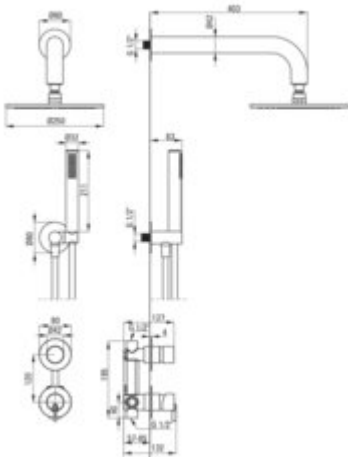

SILIA

Concealed shower set, with a shower head

Product code: NQS_N9YK

EAN: 5907650819189

Color: nero

Warranty [years]: 7

deante

Mixer

Mixer type	single-handle, mixer
Installation method	concealed
Flow class [l/min]	S - 15.1-19.8 l/min
Acoustic group [dB]	I (x <= 20)

Spout

Spout type	still
Range of shower/ bath spout [mm]	382

Shower overhead

Shape	round
Material	brass
Diameter [mm]	250
Anti-calc	yes
Number of functions	1

Hand shower

Number of functions	1
Anti-calc	yes
Stream type	rain
Additional features	cool-out

Hose

Length [mm]	1500
Braid material	PVC
Anti-twist	1

Angled hose connector

Finish	nero
Connection type	for the hose with hand shower holder
Shape	round
Material	brass
Connection thread	yes
Concealed mounting	yes

Features:

- Deante Design Studio Collection
- Noble form and timeless simplicity
- Innovative, durable and easy to clean Nero coating
- Flush-mounted installation ensures the aesthetics of the bathroom
- The mixer body is made of the highest quality brass
- Adjustable shower hand angle
- Anti-calc system facilitating the removal of limescale deposits
- Anti-calc hand shower
- Anti-twist system, preventing the hose from twisting
- Durable hose ends made of brass
- The set includes an orifice reducing the flow of water
- Dedicated cleaning agent, safe for cleaned surfaces
- Only the best materials, the quality of which has been confirmed by laboratory tests
- Cool-out hand shower
- The faucet includes a concealed element
- Ceramic mechanical Click type function switch