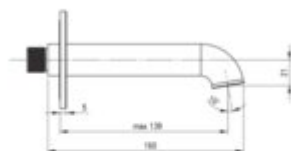

### Aerator

Aerator type	silicone, laminar
Stream type	aerated
Aerator size	M24
Thread type	external

### Spout

Finish	brushed gold
Spout type	bath and washbasin
Material	brass
Spout type	still
Range of shower/ bath spout [mm]	147
Spout length [mm]	160
aerator	yes
Concealed mounting	yes