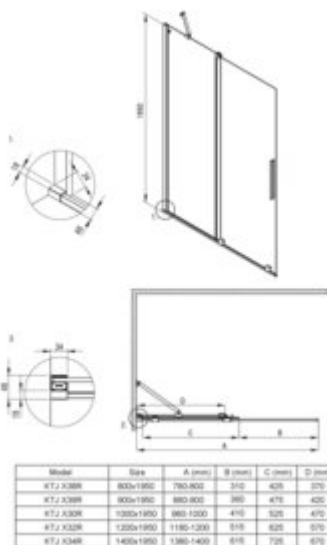

PRIZMA
Shower cabin, rectangular

Product code: KPNAP10S09

EAN: 5907650899709

Color: bianco

Warranty [years]: 5

Showe cabin (KTJ_A30R)

Width [mm]	1000
Height [mm]	1950
Glass finish	transparent
Glass thickness [mm]	6
Active cover	yes
Side dimension [mm]	1000
Railings	short to perpendicular wall/long to parallel wall
Tempered glass TOTAL WHITE	no
Reversible doors	yes
Installation without shower tray possible	yes
Possibility to install a railing to a perpendicular wall	yes

Showe cabin (KTJ_A39P)

Width [mm]	900
Height [mm]	1950
Glass finish	transparent
Glass thickness [mm]	6
Active cover	yes
Side dimension [mm]	880
Tempered glass TOTAL WHITE	no
Reversible doors	yes
Installation without shower tray possible	yes

Shower door

rails	adjustable stiffening the cabin
-------	---------------------------------

Features:

- Safe and durable tempered glass
- Hydrophobic Active-Cover coating that makes it easier for water to run off the glass
- Dedicated to Active Cover surfaces
- Only the best materials, the quality of which has been confirmed by laboratory tests
- Possibility to install the cabin without a shower tray, directly on the tiles
- Resistance to impacts, chemicals and stains in accordance with PN-EN 14428+A1:2008 norm, c
- Free combination of elements
- Dedicated cleaning agent, safe for cleaned surfaces