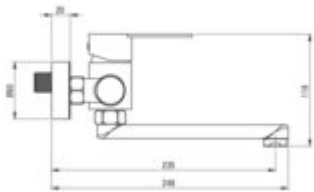

LUP0

Washbasin tap, wall-mounted

Product code: BLU_F50M

EAN: 5907650816621

Color: brushed steel

Warranty [years]: 5

Mixer

Finish	steel
Material	steel 304
Mixer type	single-handle, mixer
Installation method	wall-mounted
Flow class [l/min]	S - 15.1-19.8 l/min
Acoustic group [dB]	II (20 < x <= 30)

Mixer cartridge

Ceramic cartridge size	35 mm
------------------------	-------

Spout

Spout type	swivel
Material	steel 304

Aerator

Aerator type	honeycomb
Aerator size	M24

Features:

- The mixer is equipped with a stream aerator
- Only the best materials, the quality of which has been confirmed by laboratory tests
- Cleaning agent for fixtures in all colors available