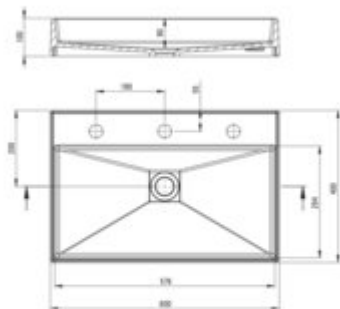

CORREO

Granite washbasin, countertop

Product code: CQR_AU6S

EAN: 5907650878957

Color: alabaster

Warranty [years]: 10

Finish	alabaster
Material	granite
Installation method	countertop/standing
Width [mm]	400
Length [mm]	600
Height [mm]	100
Depth [mm]	80
Pre-drilled tap holes	3
Antibacterial	yes
Hydrophobicity	yes
Without overflow	yes

Features:

- Properties of Deante granite: resistance to impact, high temperature, discoloration, therm
- Hydrophobic properties repel water molecules
- Only the best materials, the quality of which has been confirmed by laboratory tests
- The finish enriched with silver ions adds antiseptic properties