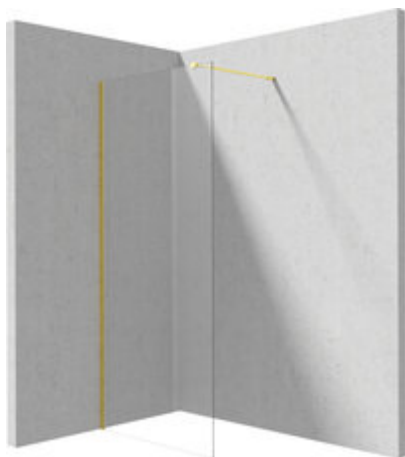

# PRIZMA Shower wall, walk-in

Product code: KTJ\_Z31P

EAN: 5907650881605

Color: gold

Warranty [years]: 5

Model	Size	A (mm)	B (mm)
KTJ_Z31P	1000x1950	800	1950
KTJ_Z32P	800x1950	700	1950
KTJ_Z33P	1000x1950	800	1950
KTJ_Z34P	1000x1950	800	1950
KTJ_Z35P	1100x1950	900	1950
KTJ_Z36P	1200x1950	1000	1950

## Shower door

rails adjustable stiffening the cabin

## Showe cabin

Width [mm]	1100
Height [mm]	1950
Glass finish	transparent
Glass thickness [mm]	6
Active cover	yes
Side dimension [mm]	1080
Reversible doors	yes
Installation without shower tray	yes
possible	

## Features:

- Safe and durable tempered glass
- Possibility to install the cabin without a shower tray, directly on the tiles
- Hydrophobic Active-Cover coating that makes it easier for water to run off the glass
- Dedicated to Active Cover surfaces
- Only the best materials, the quality of which has been confirmed by laboratory tests
- Reversible door that allows the cabin to be mounted on the right or left side
- Resistance to impacts, chemicals and stains in accordance with PN-EN 14428+A1:2008 norm, c
- Can be combined with a second sliding wall and the Prizma walk-in shower wall
- Possibility of mounting the cabin directly on tiles or on Correo granite (KQR) and Kerria Plus acrylic (KTS) shower trays
- Free combination of elements