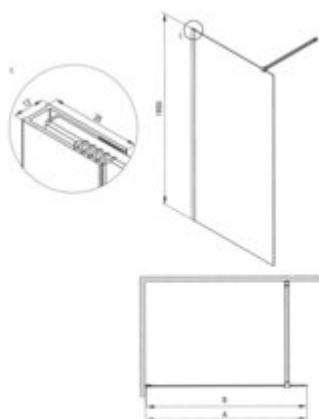

# PRIZMA Shower wall, walk-in

Product code: KTJ\_Z31P

EAN: 5907650881605

Color: gold

Warranty [years]: 5

Model	Size	A (mm)	B (mm)
KTJ_Z31P	1000x1950	800	1950
KTJ_Z32P	800x1950	700	1950
KTJ_Z33P	1000x1950	800	1950
KTJ_Z34P	1000x1950	800	1950
KTJ_Z35P	1100x1950	900	1950
KTJ_Z36P	1200x1950	1000	1950

## Shower door

rails adjustable stiffening the cabin

## Showe cabin

Width [mm]	1100
Height [mm]	1950
Glass finish	transparent
Glass thickness [mm]	6
Active cover	yes
Side dimension [mm]	1080
Reversible doors	yes
Installation without shower tray	yes
possible	

## Features:

- Safe and durable tempered glass
- Possibility to install the cabin without a shower tray, directly on the tiles
- Hydrophobic Active-Cover coating that makes it easier for water to run off the glass
- Dedicated to Active Cover surfaces
- Only the best materials, the quality of which has been confirmed by laboratory tests
- Reversible door that allows the cabin to be mounted on the right or left side
- Resistance to impacts, chemicals and stains in accordance with PN-EN 14428+A1:2008 norm, c
- Can be combined with a second sliding wall and the Prizma walk-in shower wall
- Possibility of mounting the cabin directly on tiles or on Correo granite (KQR) and Kerria Plus acrylic (KTS) shower trays
- Free combination of elements