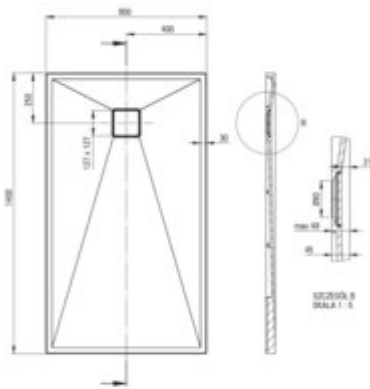

CORREO

Granite shower tray, rectangular

Product code: KQR_548B

EAN: 5907650821267

Color: beige

Warranty [years]: 10

Material	granite
Shape	rectangular
Width [mm]	800
Length [mm]	1400
Height [mm]	45
Installation method	on the floor level, on the construction material support, directly on the spout
Drain diameter	90
possibility to cut to size	yes
Hydrophobicity	yes

Features:

- Anti-slip properties of granite shower trays
- The finish enriched with silver ions adds antiseptic properties
- Properties of Deante granite: resistance to impact, high temperature, discoloration, therm
- Hydrophobic properties repel water molecules
- For installation at floor level, directly on the screed or supported by construction mater
- Possibility of cutting the granite shower tray
- Warning! The NHC_029C siphon fits this shower tray
- Warning! The NHC_029D siphon fits this shower tray
- Dedicated cleaning agent, safe for cleaned surfaces
- Only the best materials, the quality of which has been confirmed by laboratory tests